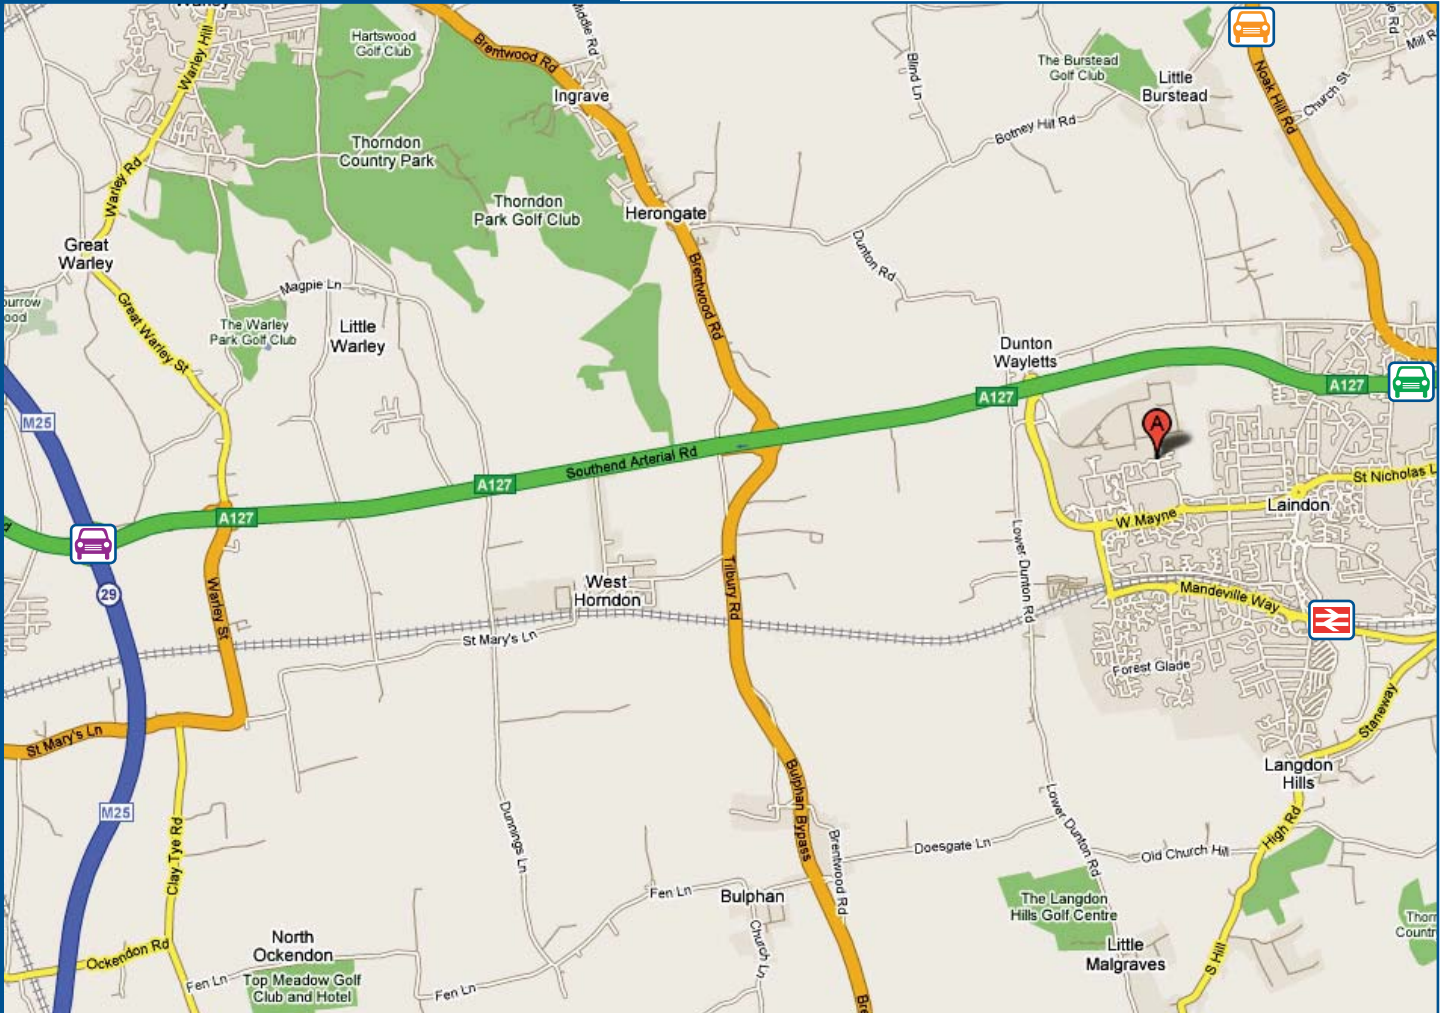

#### From the M25:

Exit the M25 at junction 29 and join the A127 (Southend Arterial Road) towards Basildon. After 4 miles keep left on to the exit ramp and, at the roundabout, take the fourth exit onto the B148 (West Mayne). At the next roundabout take the second exit to follow the B148. At the next roundabout take the first exit onto Fenton Way. Follow the road to the left and then turn right onto Sylvan Way. At the roundabout, JAC is immediately ahead of you.

#### From Southend-on-Sea:

Follow the A127 (Southend Arterial Road) towards Basildon. Turn left onto High Road (signposted to Langdon Hills). At the roundabout take the third exit onto the B148 (West Mayne). At the next roundabout take the third exit onto Fenton Way. Follow the road to the left and then turn right onto Sylvan Way. At the roundabout, JAC is immediately ahead of you.

#### From Chelmsford:

Follow the B1007 Southbound towards Basildon. At the end of the B1007 take the third exit at the roundabout onto the A176 (Noak Hill Road). At the A127 roundabout take the third exit onto the A176 (Upper Mayne). Take the second exit at the next roundabout. After 0.6 miles at the next roundabout take the third exit onto the B148 (St Nicholas Lane). At the next roundabout take the second exit onto the B148 (West Mayne). At the next roundabout take the third exit onto Fenton Way. Follow the road to the left and then turn right onto Sylvan Way. At the roundabout, JAC is immediately ahead of you.

#### By Rail:

Laindon Station is less than 1 mile away. For train times telephone 08457 48 49 50.

Tel. 01268 416 348