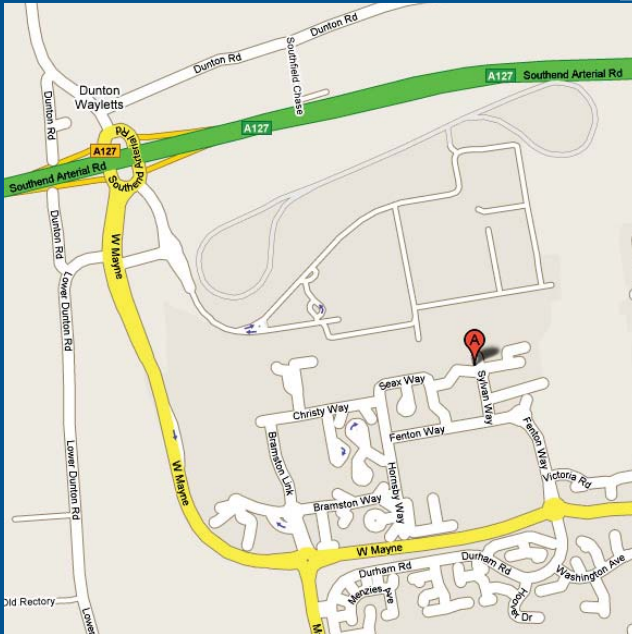

From Southend-on-Sea:

Follow the A127 (Southend Arterial Road) towards Basildon. Turn left onto High Road (signposted to Langdon Hills). At the roundabout take the third exit onto the B148 (West Mayne). At the next roundabout take the third exit onto Fenton Way. Follow the road to the left and then turn right onto Sylvan Way. At the roundabout, JAC is immediately ahead of you.

From Chelmsford:

Follow the B1007 Southbound towards Basildon. At the end of the B1007 take the third exit at the roundabout onto the A176 (Noak Hill Road). At the A127 roundabout take the third exit onto the A176 (Upper Mayne). Take the second exit at the next roundabout. After 0.6 miles at the next roundabout take the third exit onto the B148 (St Nicholas Lane). At the next roundabout take the second exit onto the B148 (West Mayne). At the next roundabout take the third exit onto Fenton Way. Follow the road to the left and then turn right onto Sylvan Way. At the roundabout, JAC is immediately ahead of you.

By Rail:

Laindon Station is less than 1 mile away. For train times telephone 08457 48 49 50.

Tel. 01268 416 348